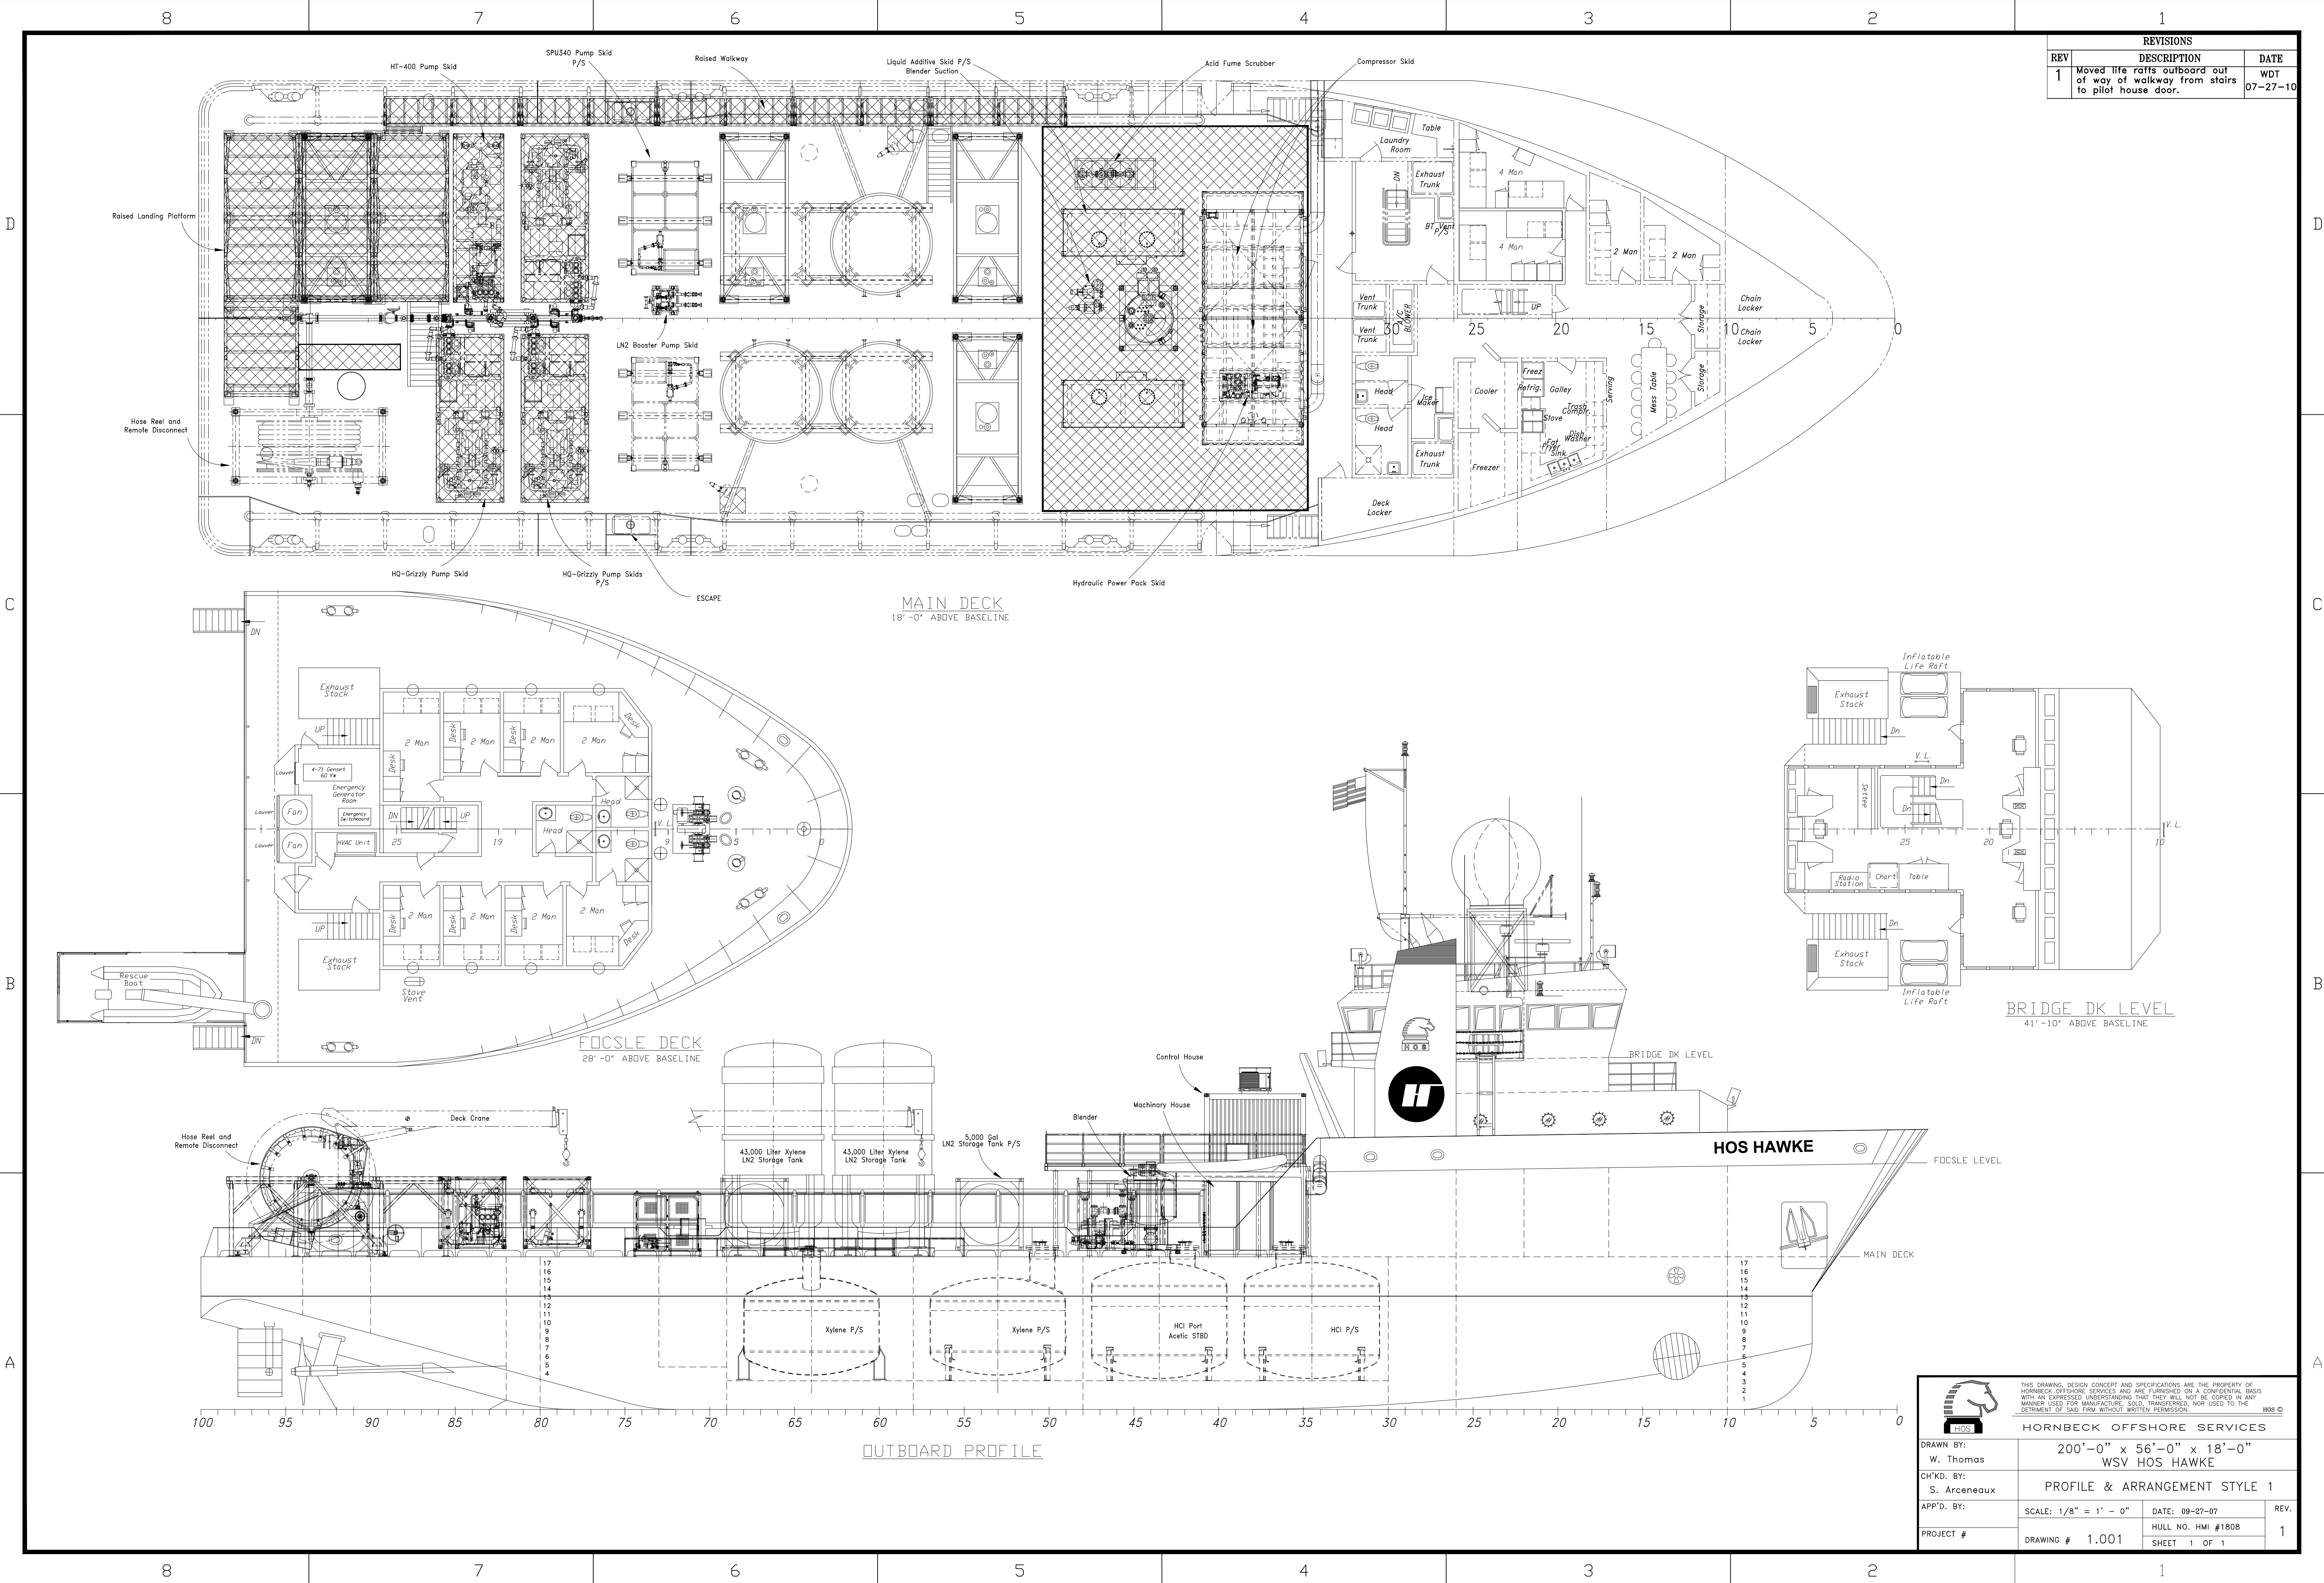

REVISIONS		
REV	DESCRIPTION	DATE
1	Moved life rafts outboard out of way of walkway from stairs to pilot house door.	07-27-10

HOS

THIS DRAWING, DESIGN CONCEPT AND SPECIFICATIONS ARE THE PROPERTY OF HORNBECK OFFSHORE SERVICES AND ARE FURNISHED ON A CONFIDENTIAL BASIS WITH AN EXPRESSED UNDERSTANDING THAT THEY WILL NOT BE COPIED IN ANY MANNER USED FOR MANUFACTURE, SOLD, TRANSFERRED, NOR USED TO THE DETRIMENT OF SAID FIRM WITHOUT WRITTEN PERMISSION. HOS ©

HORNBECK OFFSHORE SERVICES

DRAWN BY:	200'-0" x 56'-0" x 18'-0"		
W. Thomas	WSV HOS HAWKE		
CH'KD. BY:	PROFILE & ARRANGEMENT STYLE 1		
S. Arceneaux	SCALE: 1/8" = 1' - 0"	DATE: 09-27-07	REV.
APP'D. BY:	HULL NO. HMI #1808		1
PROJECT #	DRAWING # 1.001	SHEET 1 OF 1	